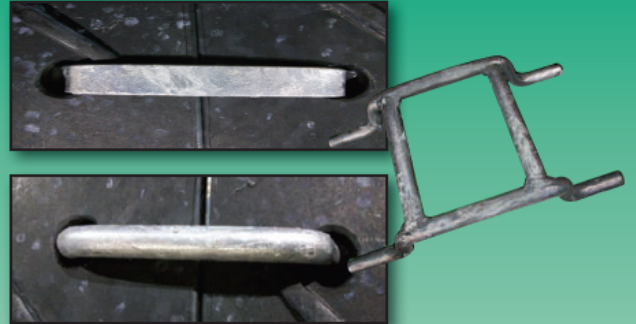

AlturnaMATS Accessories

Turn-A-Links

Single Turn-A-Link

Steel links lock mats together to form a semi-permanent, yet portable, continuous roadway, walkway or working platform.

Double Turn-A-Link

Galvanized Turn-A-Link: Single or Double

The same steel material, but with a galvanized coating: easier to locate & harder to rust.

		Item #	Ship Wt.
Round Links	Single	RTL-S-G	8 oz.
	Double	RTL-G-G	20 oz.
Flat Links	Single	FTL-S-G	8 oz.
	Double	FLT-D-G	20 oz.
EZ Links	Single	EZL-S	4 oz.
	Double	EZL-D	6 oz.

Handi-Hooks

AlturnaMATS' Handi-Hooks make moving mats easier, even in wet areas. Made of steel rod, painted white.

Length	Weight
3' (91.44 cm)	2.5 lbs. (1.13 kg)

E-Z Link System

E-Z Links are a quick & convenient linking system for the AlturnaMATS VersaMATS. The links are available in single or double, & are suitable for pedestrian applications as well as movement of light, compact equipment (less than 12,000 GVW) when on stable ground conditions.